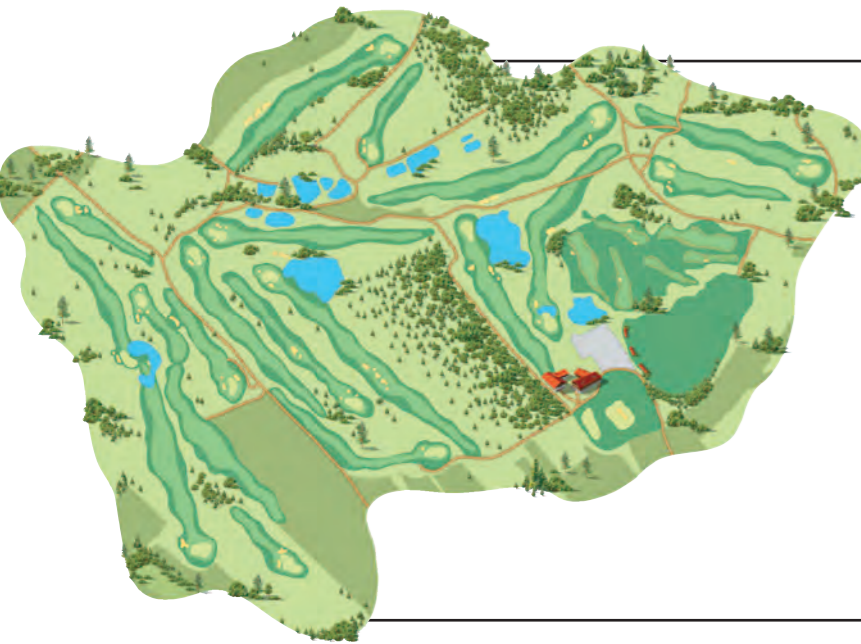

# FIVE CHAMPIONSHIP GOLF COURSES AWAIT!

MAKE NEW DISCOVERIES EVERY DAY ON 129 HOLES.

**1 BRUNNWIES GOLF COURSE**  
 18-hole championship course Allianz Nickolmann Golf Course Brunnwies designed by Bernhard Langer | 6-hole Chervò Junior Golf Course | Junior Golf Park | driving range, putting green, pitching & chipping area  
 tel. +49 (0) 8535/9601-0