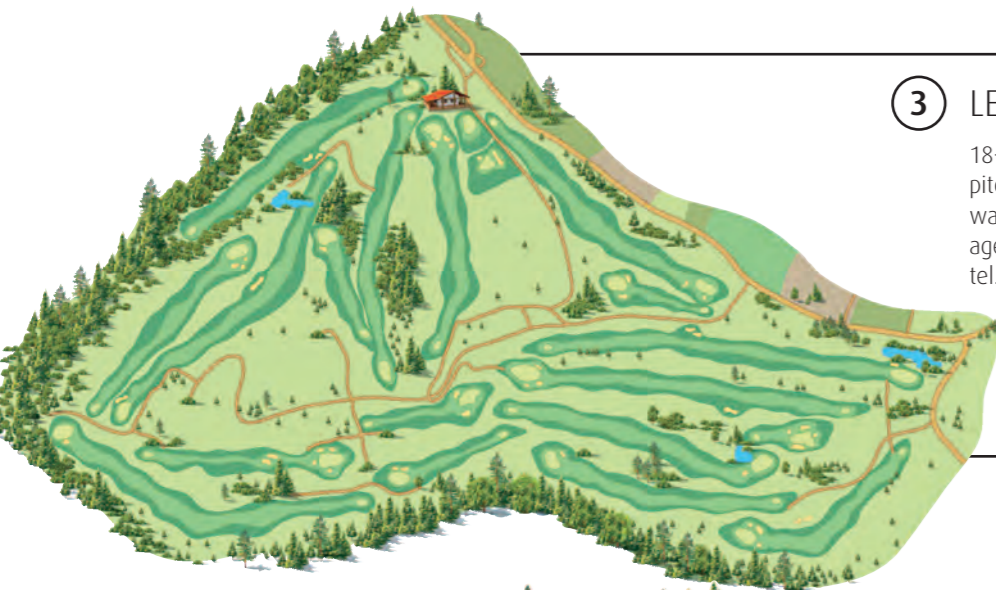

# FIVE CHAMPIONSHIP GOLF COURSES AWAIT!

MAKE NEW DISCOVERIES EVERY DAY ON 129 HOLES.

**1 BRUNNWIES GOLF COURSE**  
 18-hole championship course Allianz Nickolmann Golf Course Brunnwies designed by Bernhard Langer | 6-hole Chervò Junior Golf Course | Junior Golf Park | driving range, putting green, pitching & chipping area  
 tel. +49 (0) 8535/9601-0

**BRUNNWIES ESTATE**  
 25 rooms | Brunnwies Stubn (small dining rooms) with a romantic terrace | Event lodge (Stadl) | sauna  
 tel. +49 (0) 8535/9128-0

**Brunnwies 5 | 94542 Haarbach**

**3 LEDERBACH GOLF COURSE**  
 18-hole championship course | putting green, pitching & chipping area, boxes with a net to warm up your swing | golf cabin with beverages and snacks  
 tel. +49 (0) 8532/3135