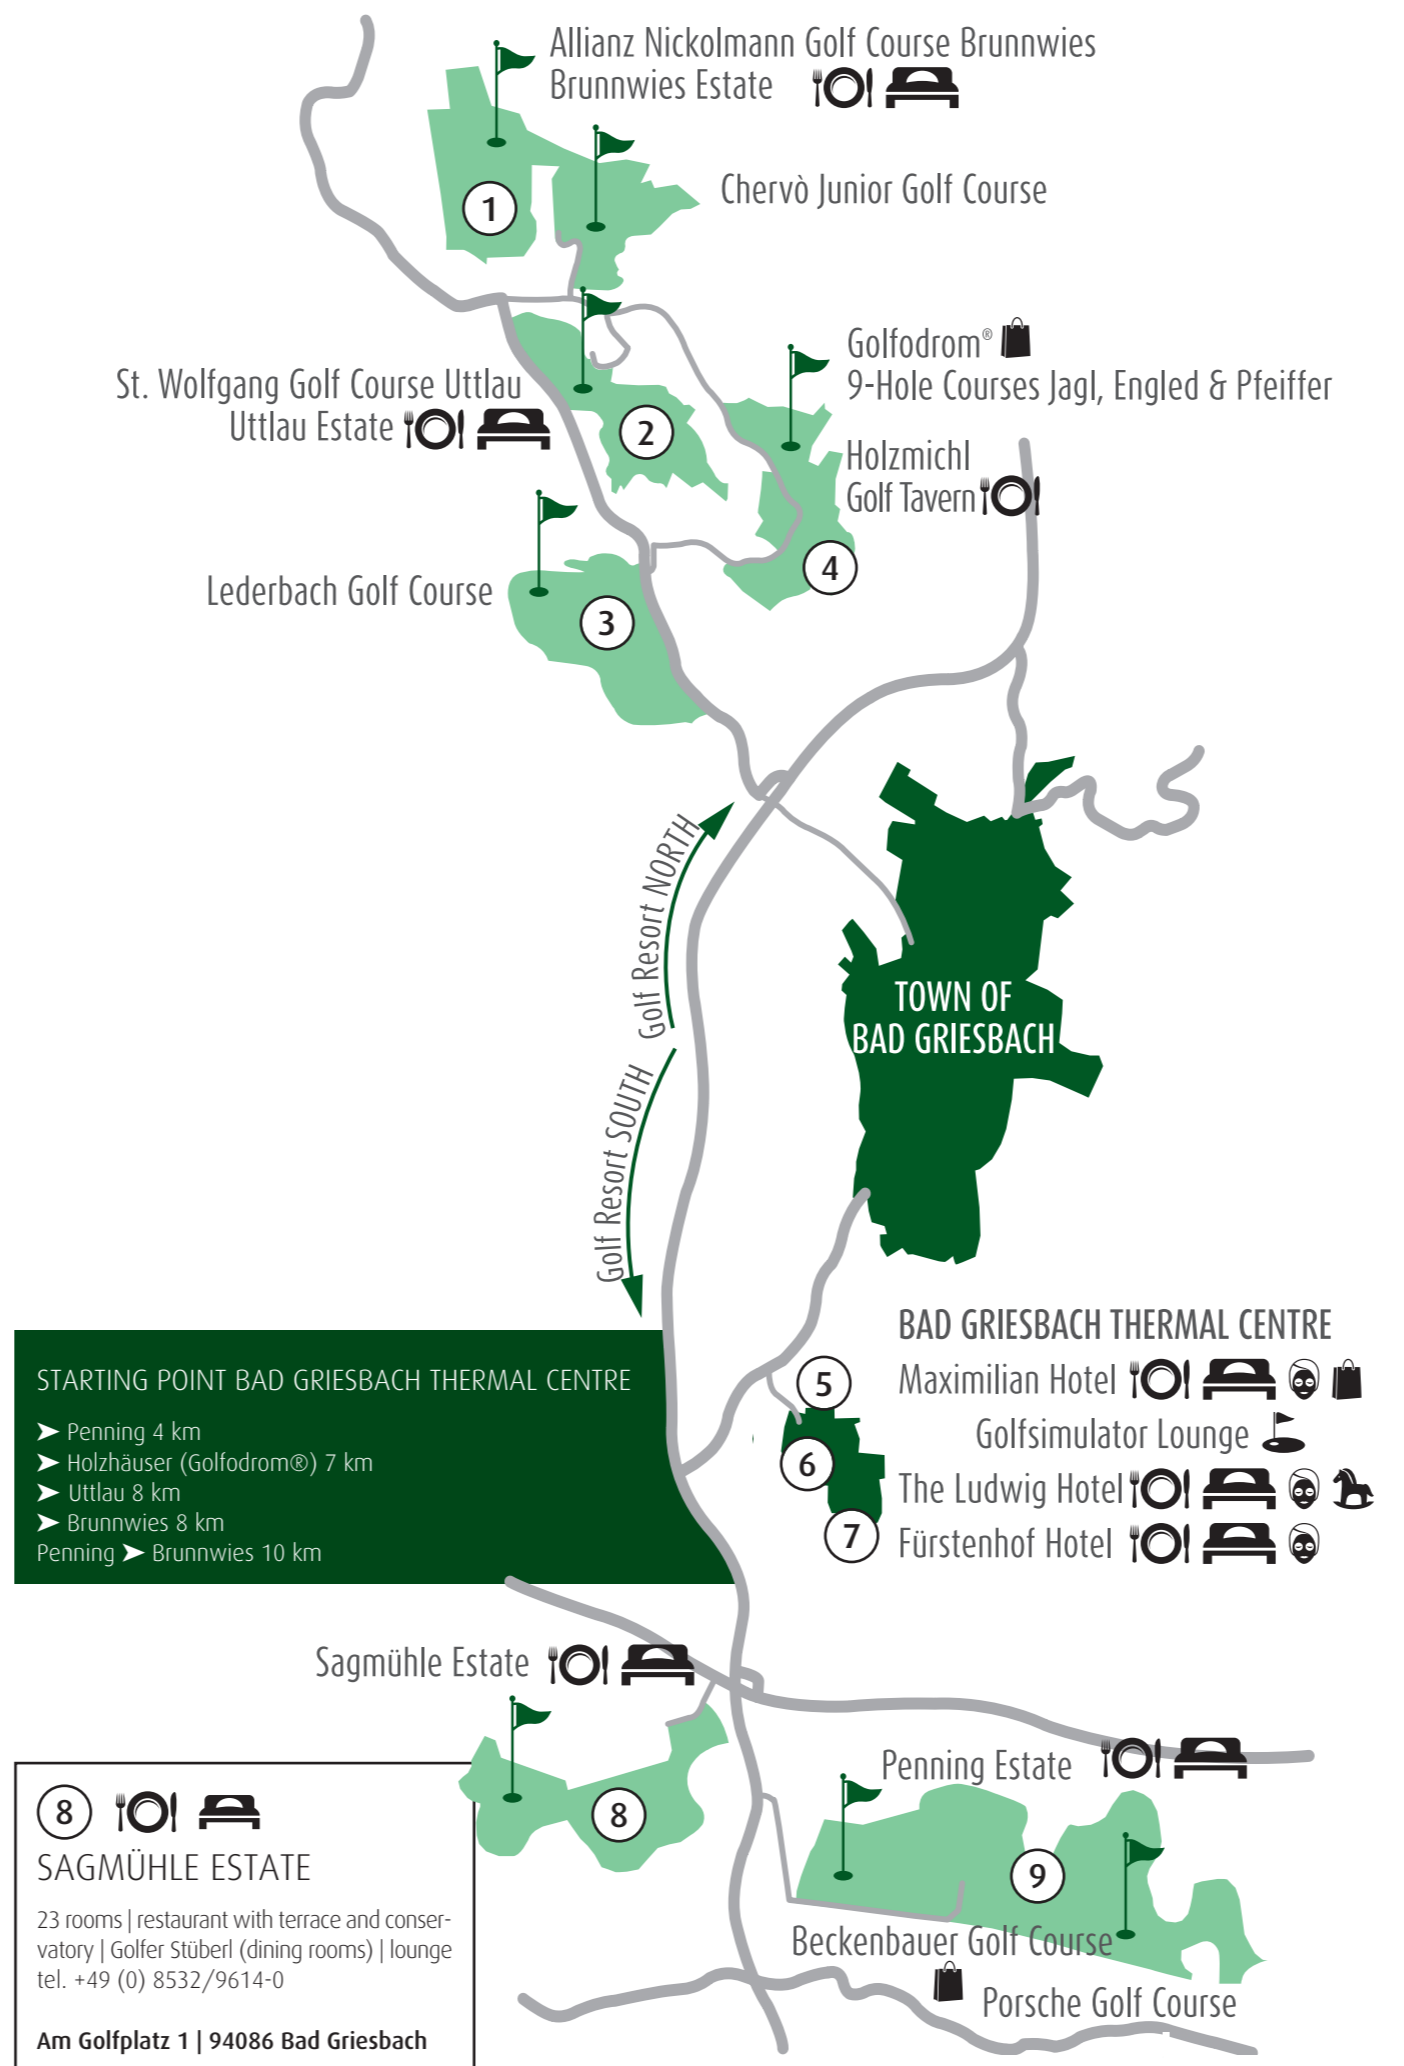

1 BRUNNWIES GOLF COURSE
18-hole championship course Allianz Nickolmann Golf Course Brunnwies designed by Bernhard Langer | 6-hole Chervò Junior Golf Course | Junior Golf Park | driving range, putting green, pitching & chipping area
tel. +49 (0) 8535/9601-0

BRUNNWIES ESTATE
25 rooms | Brunnwies Stubn (small dining rooms) with a romantic terrace | Event lodge (Stadl) | sauna
tel. +49 (0) 8535/9128-0

Brunnwies 5 | 94542 Haarbach

3 LEDERBACH GOLF COURSE
18-hole championship course | putting green, pitching & chipping area, boxes with a net to warm up your swing | golf cabin with beverages and snacks
tel. +49 (0) 8532/3135

Lederbach | 94086 Bad Griesbach

9 PENNING GOLF COURSE
18-hole championship course Beckenbauer Golf Course (venue for the 2013-2017 European Tour) | 18-hole championship course Porsche Golf Course | both designed by Bernhard Langer

PENNING ESTATE
46 rooms | 4 holiday cottages next door heated outdoor pool | infrared sauna restaurant with terrace and chestnut beer garden | conference room
tel. +49 (0) 8532/9266-0

Am der Rottwiese 1 | 94094 Rothalmünster

driving range, putting green, pitching & chipping area | pro shop
tel. +49 (0) 8532/9244-0

2 ST WOLFGANG GOLF COURSE UTTLAU
18-hole championship course with driving range, putting green, pitching & chipping area
tel. +49 (0) 8535/189-49

UTTLAU ESTATE
35 rooms | rustic Bavarian restaurant with an idyllic courtyard sauna | event lodge | tel. +49 (0) 8535/189-0

Am Dorfplatz 3 | 94542 Haarbach/Uttlau