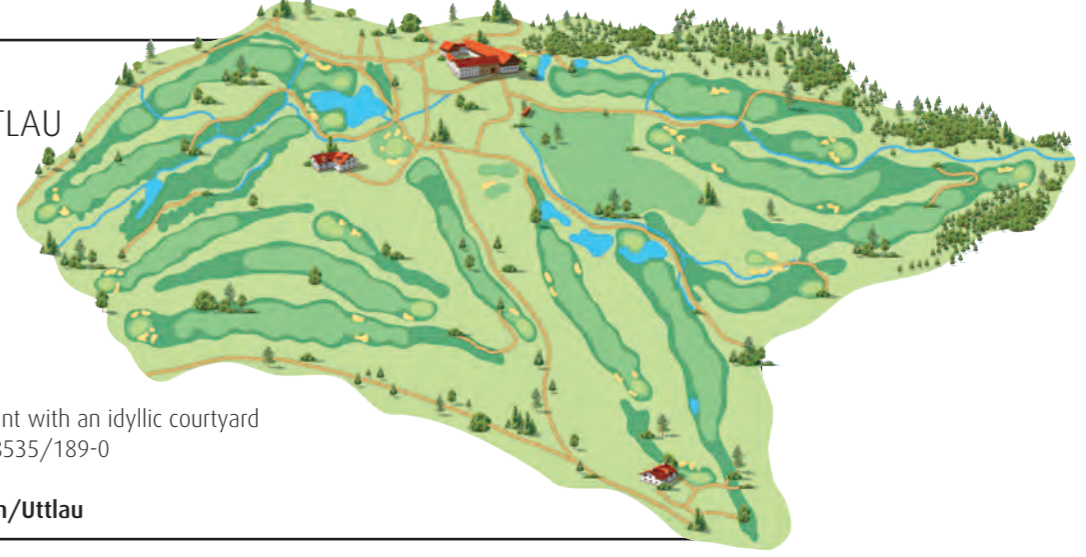

**Lederbach | 94086 Bad Griesbach**

**9 PENNING GOLF COURSE**  
 18-hole championship course Beckenbauer Golf Course (venue for the 2013-2017 European Tour) | 18-hole championship course Porsche Golf Course | both designed by Bernhard Langer

driving range, putting green, pitching & chipping area | pro shop  
 tel. +49 (0) 8532/9244-0

**2 ST WOLFGANG GOLF COURSE UTTLAU**  
 18-hole championship course with driving range, putting green, pitching & chipping area  
 tel. +49 (0) 8535/189-49

**UTTLAU ESTATE**  
 35 rooms | rustic Bavarian restaurant with an idyllic courtyard sauna | event lodge | tel. +49 (0) 8535/189-0

**Am Dorfplatz 3 | 94542 Haarbach/Uttlau**

**4 GOLFODROM®**  
 Practice centre with 210 tee boxes (109 covered, 21 with heating) | large putting greens and short game areas | 9-hole courses Engled, Jagl, Pfeiffer | 6-hole Hackerwiese (hacking lawn) | indoor putting hall PGA Premium Golf Academy | high-tech analysis centre | golf reservation centre  
 tel. +49 (0) 8532/790-0